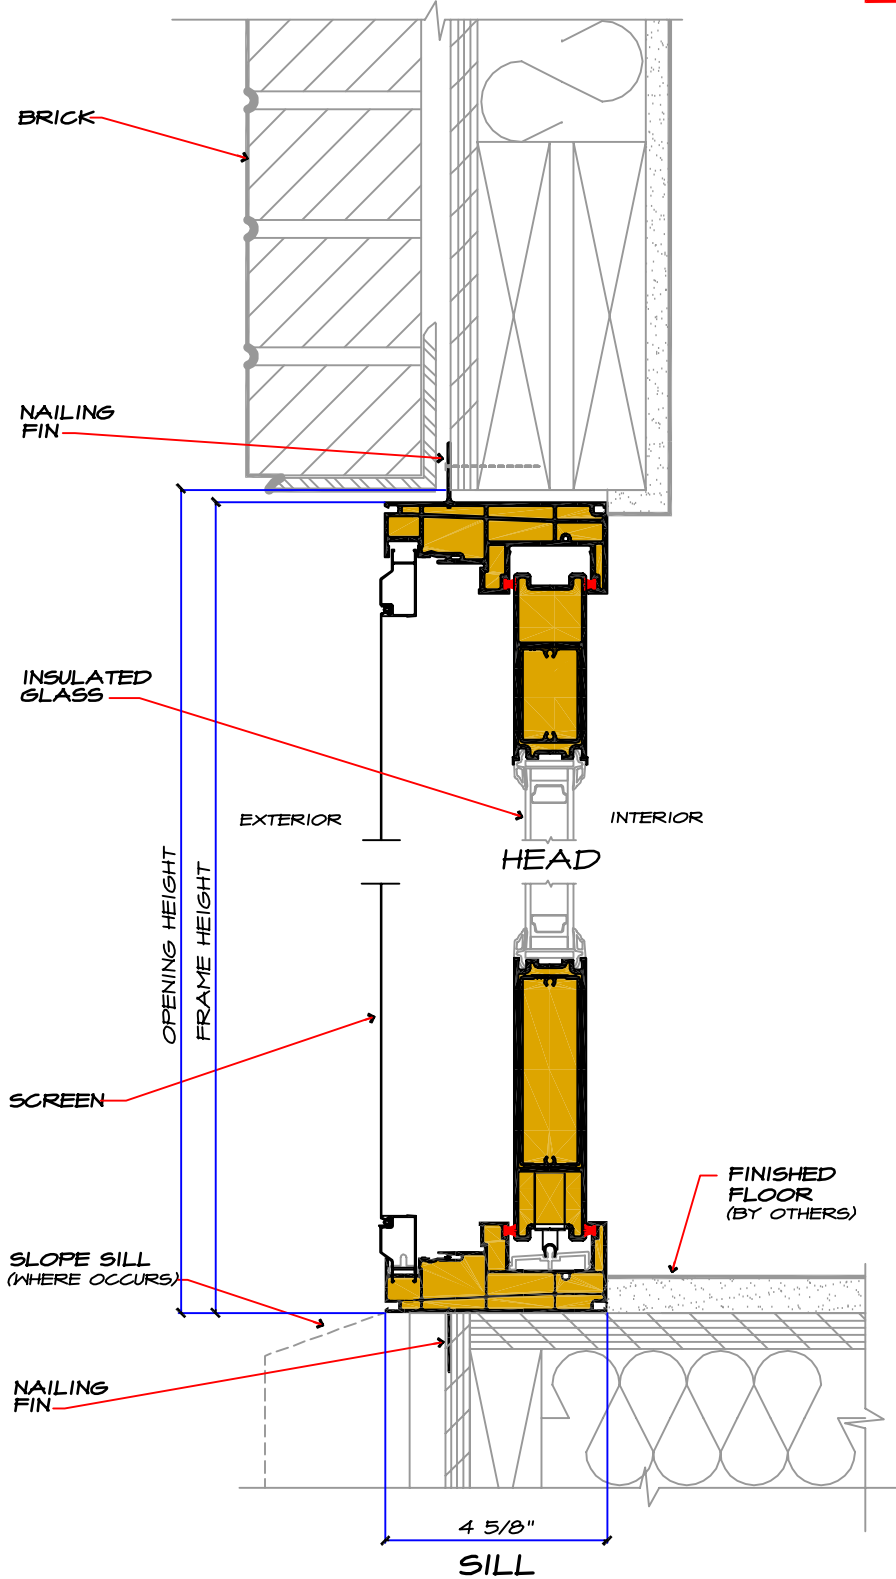

# FRENCH PATIO DOOR

WALL SECTIONS

## ARTISAN SERIES BRICK

NOTE:  
FOLLOW THE AMSCO INSTALLATION AND  
FLASHING GUIDELINES RECOMMENDED  
FOR PROPER HEAD, JAMB AND SILL  
FLASHING PROCEDURES

VERTICAL SECTION

SCALE 3" = 1'-0"