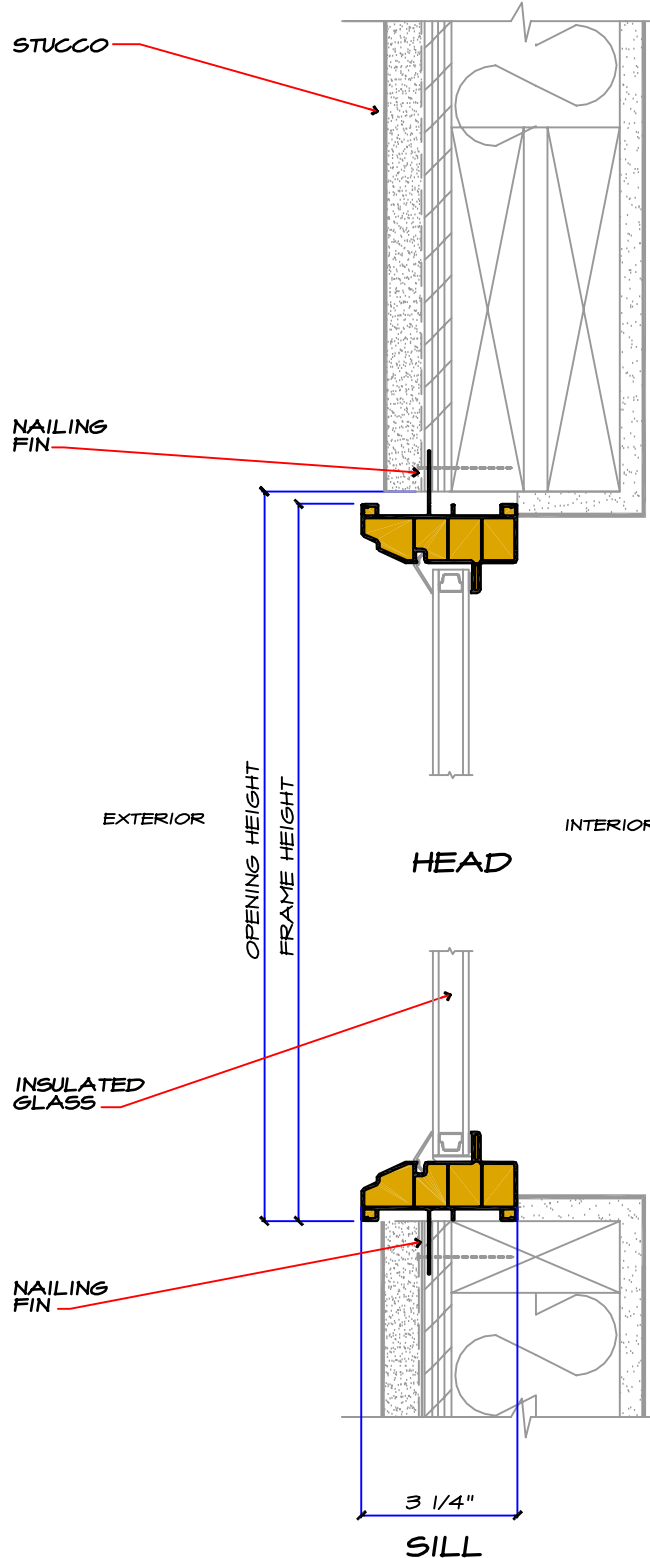

PICTURE DIRECT SET

WALL SECTIONS

ARTISAN SERIES STUCCO

NOTE:
FOLLOW THE AMSCO INSTALLATION AND
FLASHING GUIDELINES RECOMMENDED
FOR PROPER HEAD, JAMB AND SILL
FLASHING PROCEDURES

VERTICAL SECTION
SCALE 3" = 1'-0"