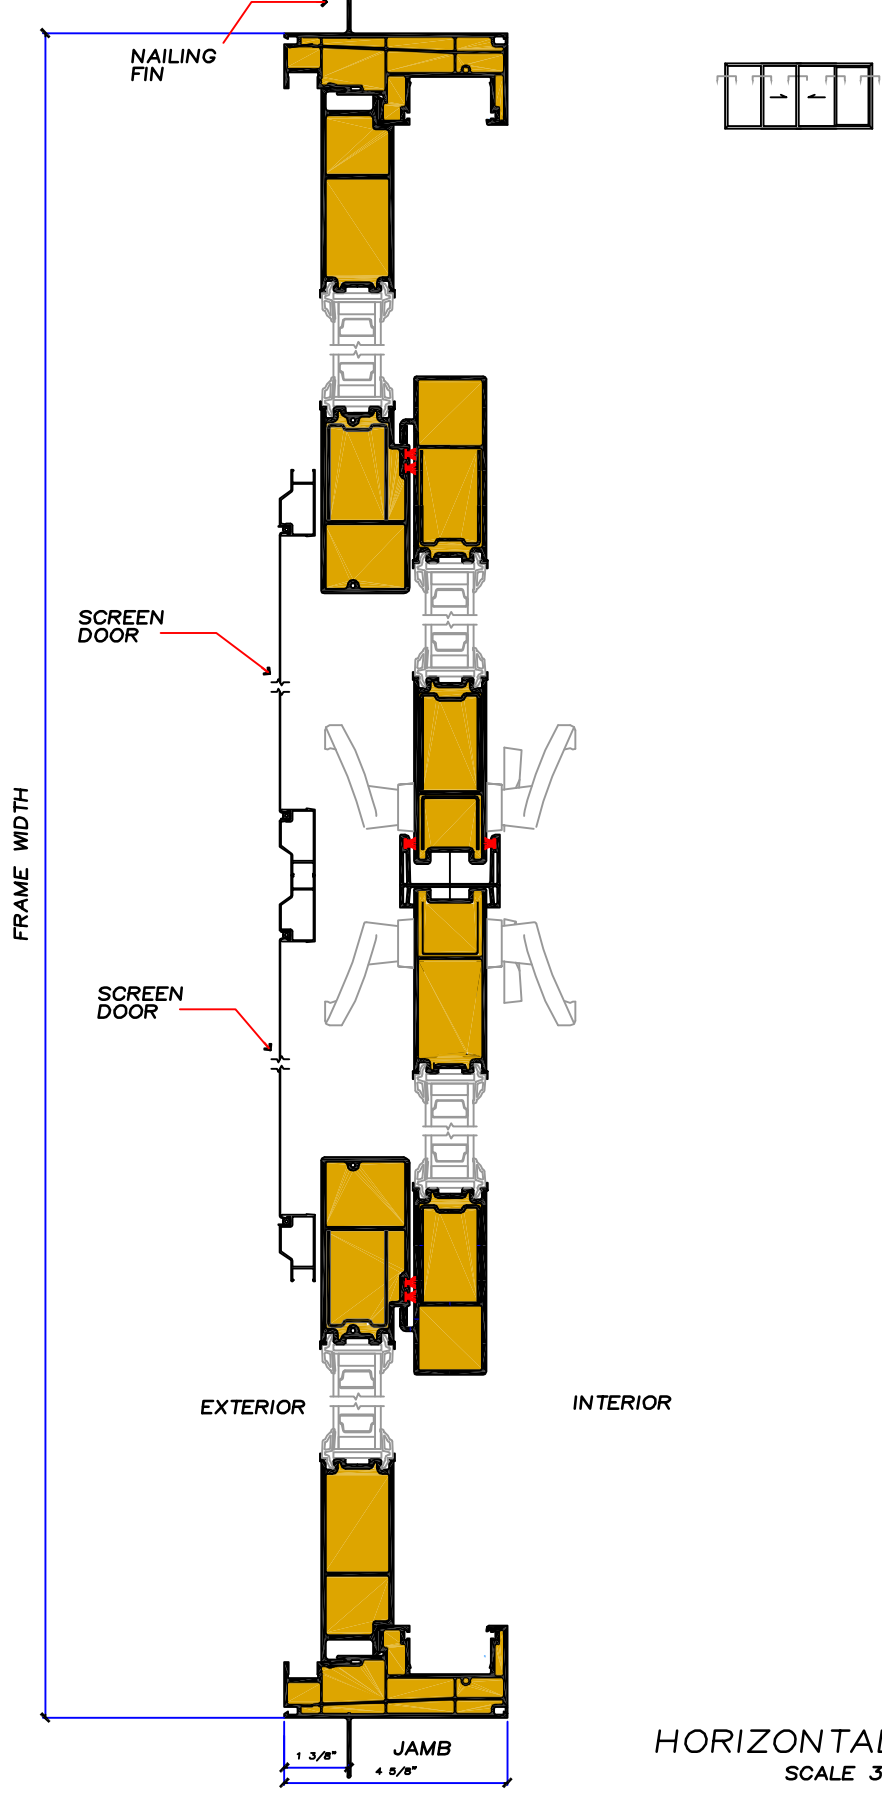

4 PANEL OXXO

FRENCH SLIDING PATIO DOOR

DETAIL SECTIONS

ARTISAN SERIES

HORIZONTAL SECTION
SCALE 3" = 1'-0"