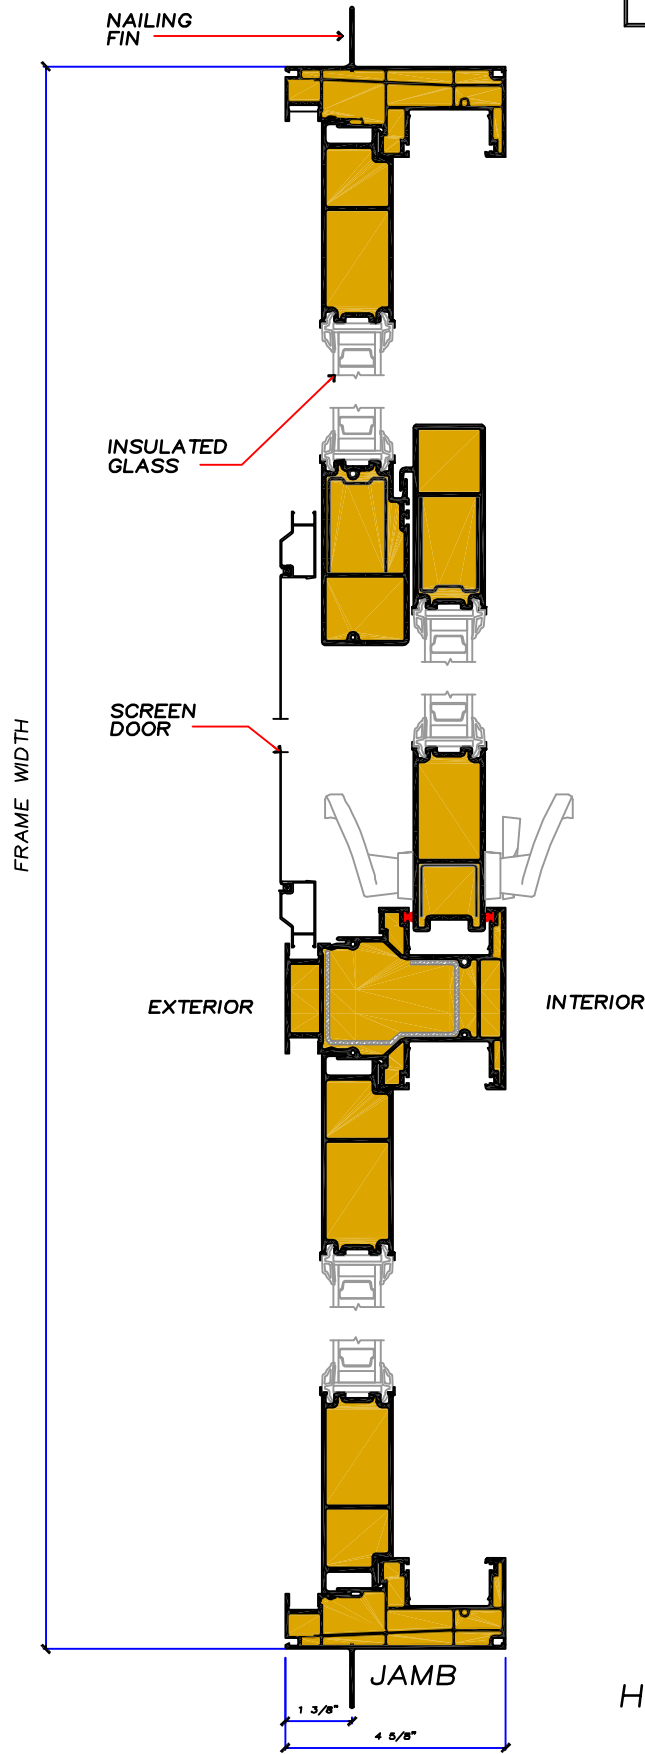

3 PANEL OXO

FRENCH SLIDING PATIO DOOR

DETAIL SECTIONS

ARTISAN SERIES

HORIZONTAL SECTION
SCALE 3" = 1'-0"