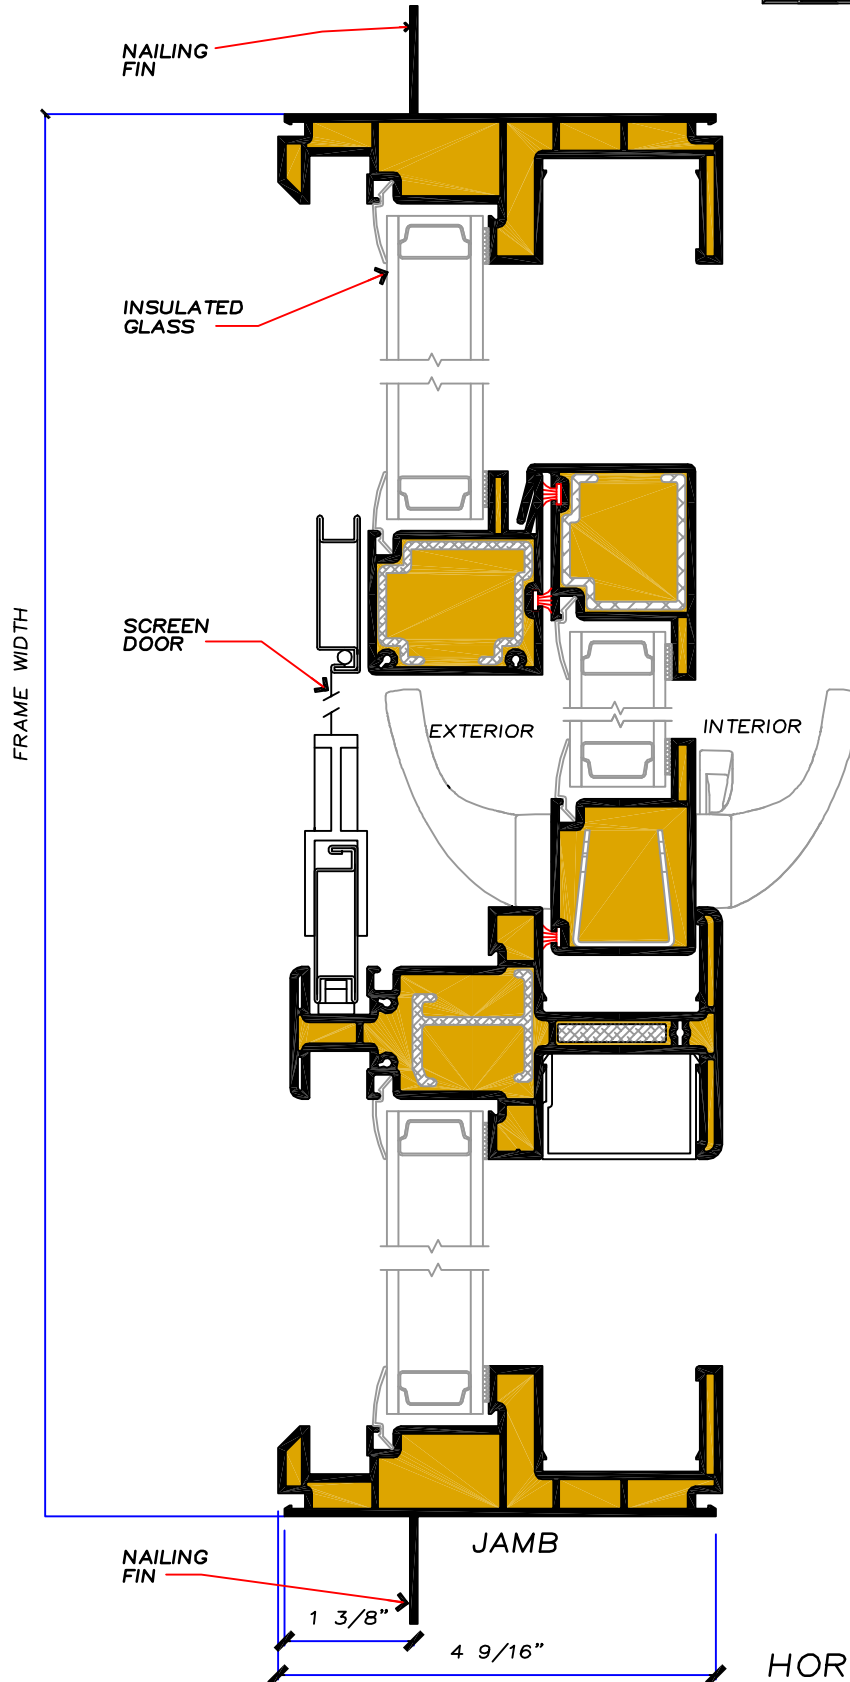

3 PANEL OXO

# CONTEMPORARY PATIO DOOR

DETAIL SECTIONS

## ARTISAN SERIES

HORIZONTAL SECTION  
SCALE 6" = 1'-0"