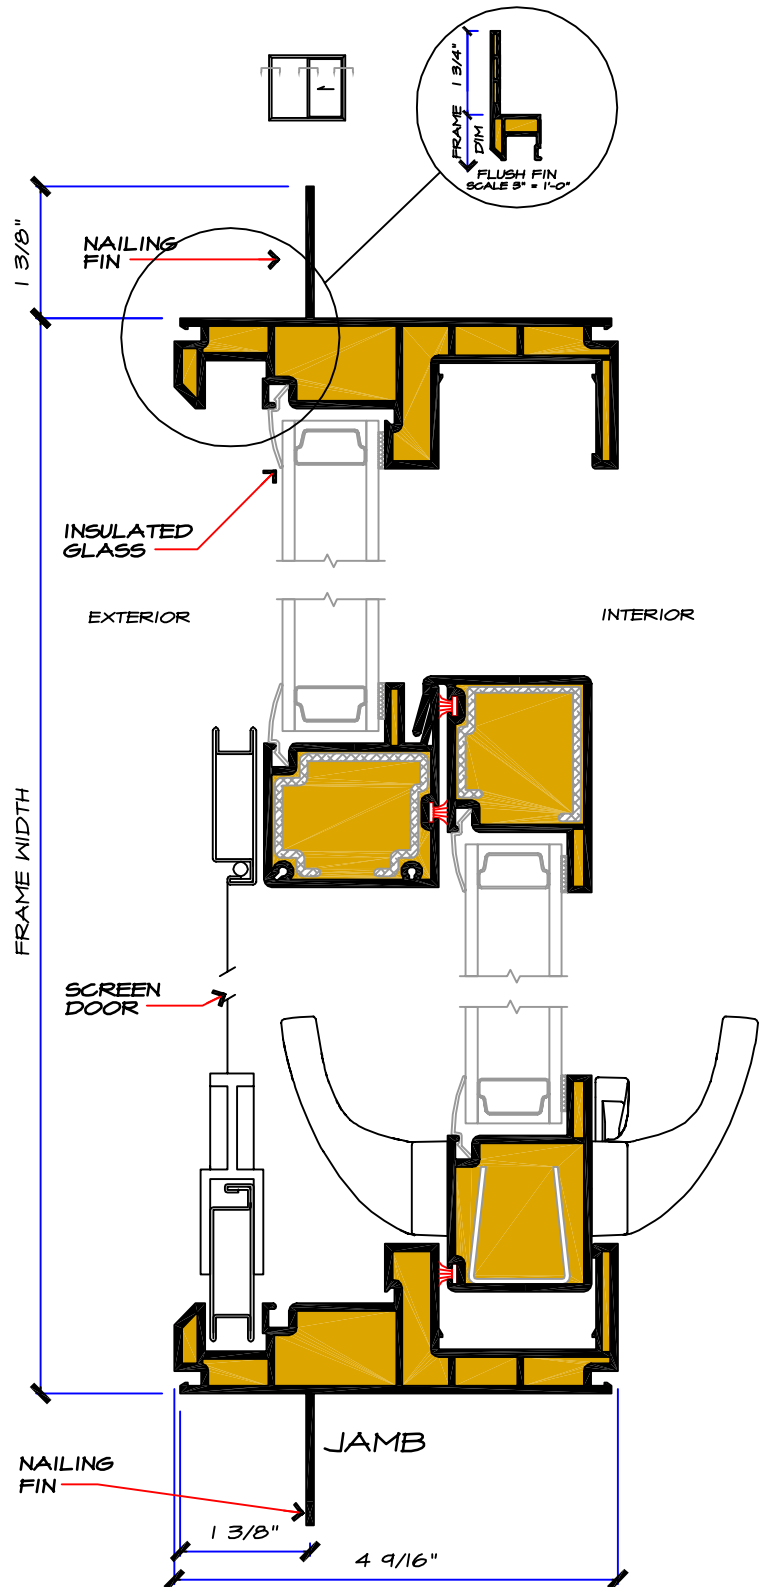

2 PANEL

CONTEMPORARY PATIO DOOR

DETAIL SECTIONS

ARTISAN SERIES

VERTICAL SECTION
FIXED LITE
SCALE 3" = 1'-0"

VERTICAL SECTION
PANEL
SCALE 3" = 1'-0"

HORIZONTAL SECTION
SCALE 6" = 1'-0"