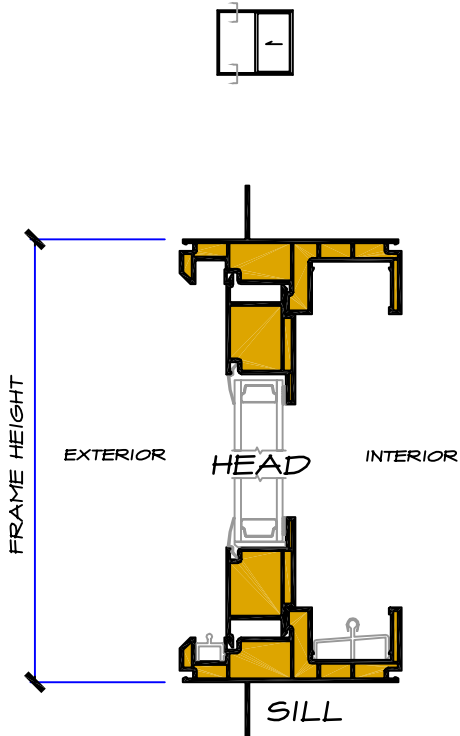

2 PANEL

CONTEMPORARY PATIO DOOR

DETAIL SECTIONS

ARTISAN SERIES

VERTICAL SECTION
FIXED LITE
SCALE 3" = 1'-0"

VERTICAL SECTION
PANEL
SCALE 3" = 1'-0"

HORIZONTAL SECTION
SCALE 6" = 1'-0"