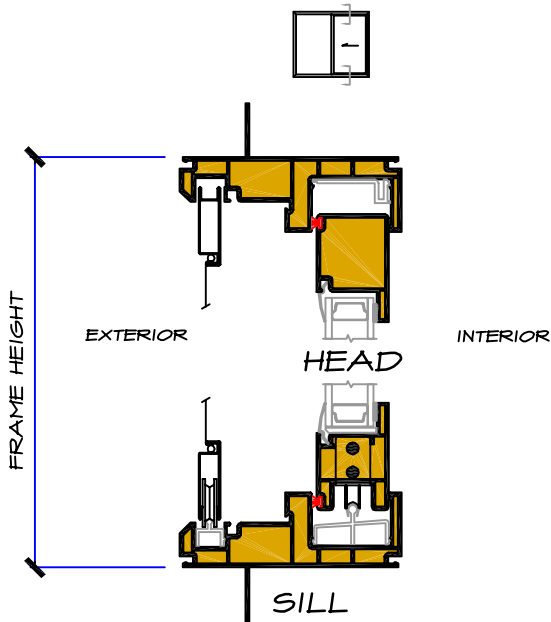

2 PANEL

CONTEMPORARY PATIO DOOR

DETAIL SECTIONS

ARTISAN SERIES

VERTICAL SECTION
FIXED LITE
SCALE 3" = 1'-0"

VERTICAL SECTION
PANEL
SCALE 3" = 1'-0"

HORIZONTAL SECTION
SCALE 6" = 1'-0"