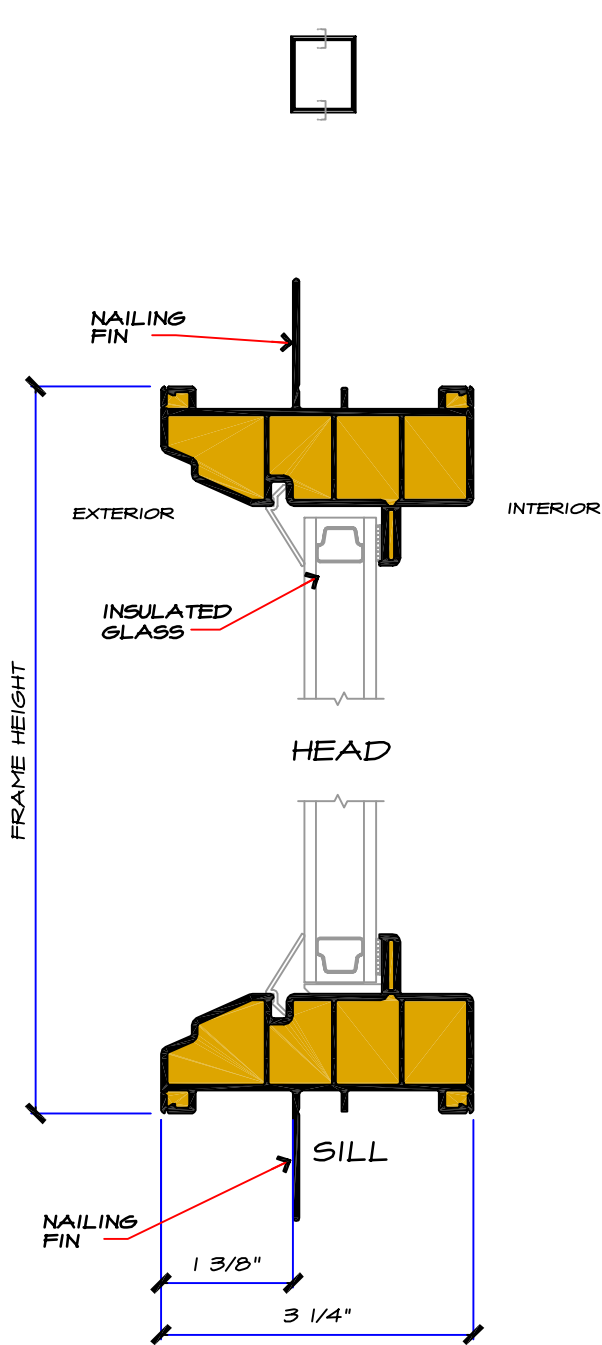

PICTURE DIRECT SET

DETAIL SECTIONS

ARTISAN SERIES

VERTICAL SECTION
SCALE 6" = 1'-0"

HORIZONTAL SECTION
SCALE 6" = 1'-0"