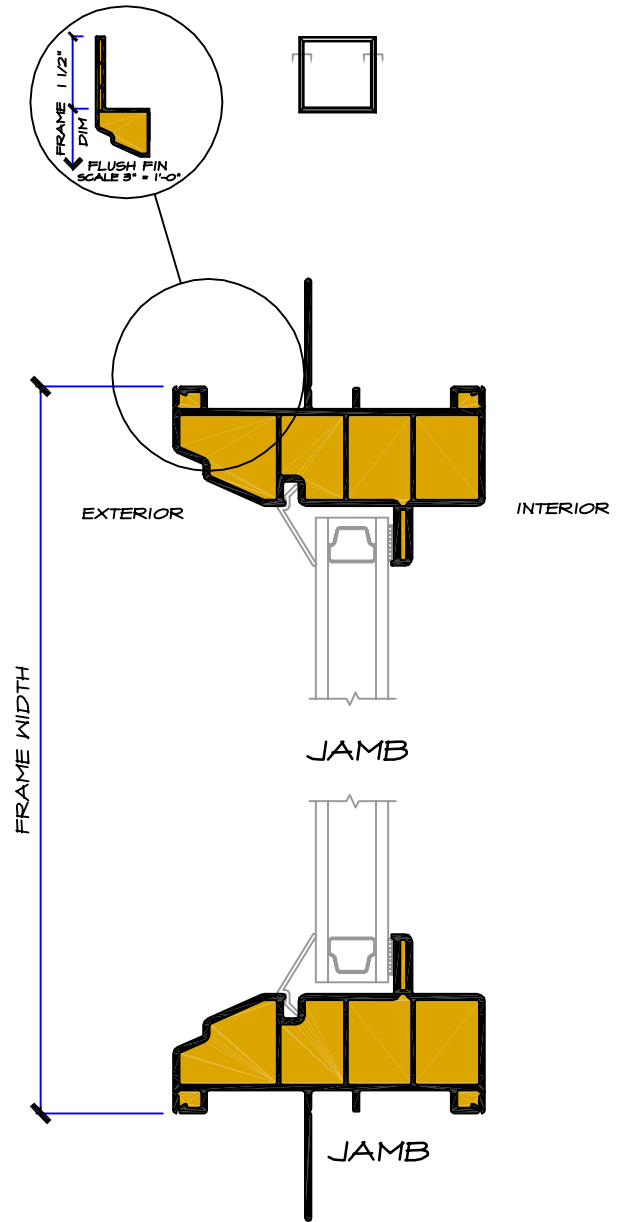

PICTURE DIRECT SET

DETAIL SECTIONS

ARTISAN SERIES

VERTICAL SECTION
SCALE 6" = 1'-0"

HORIZONTAL SECTION
SCALE 6" = 1'-0"