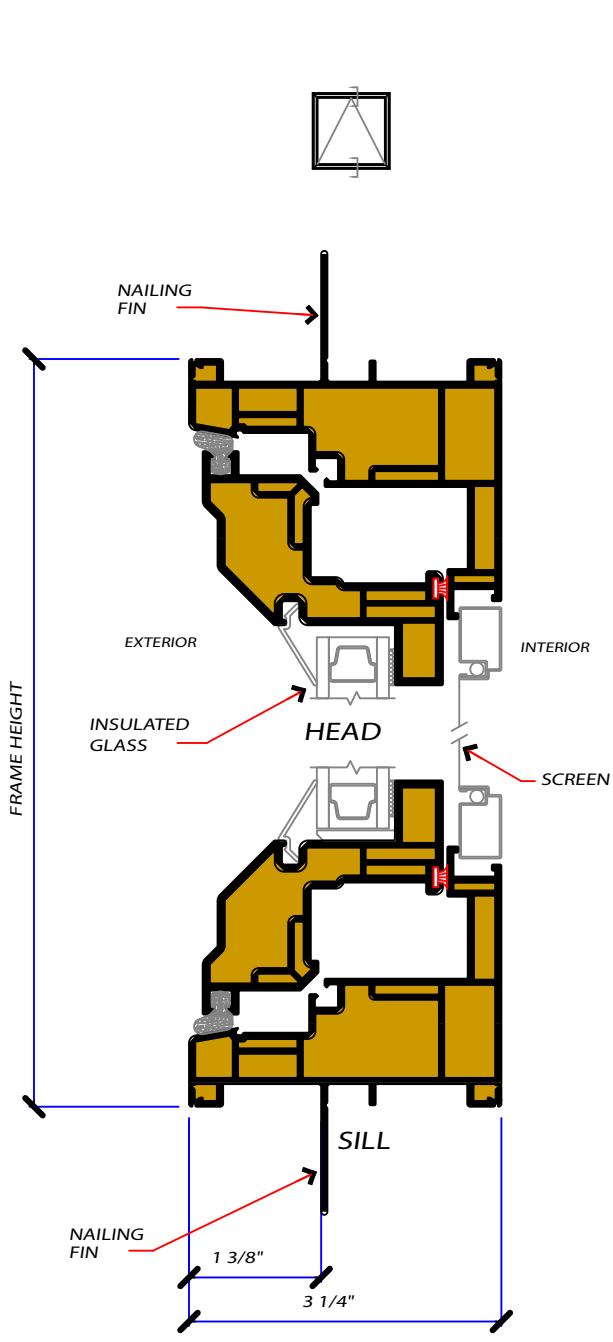

# AWNING

DETAIL SECTIONS

## ARTISAN SERIES

VERTICAL SECTION

SCALE 6" = 1'-0"

HORIZONTAL SECTION

SCALE 6" = 1'-0"