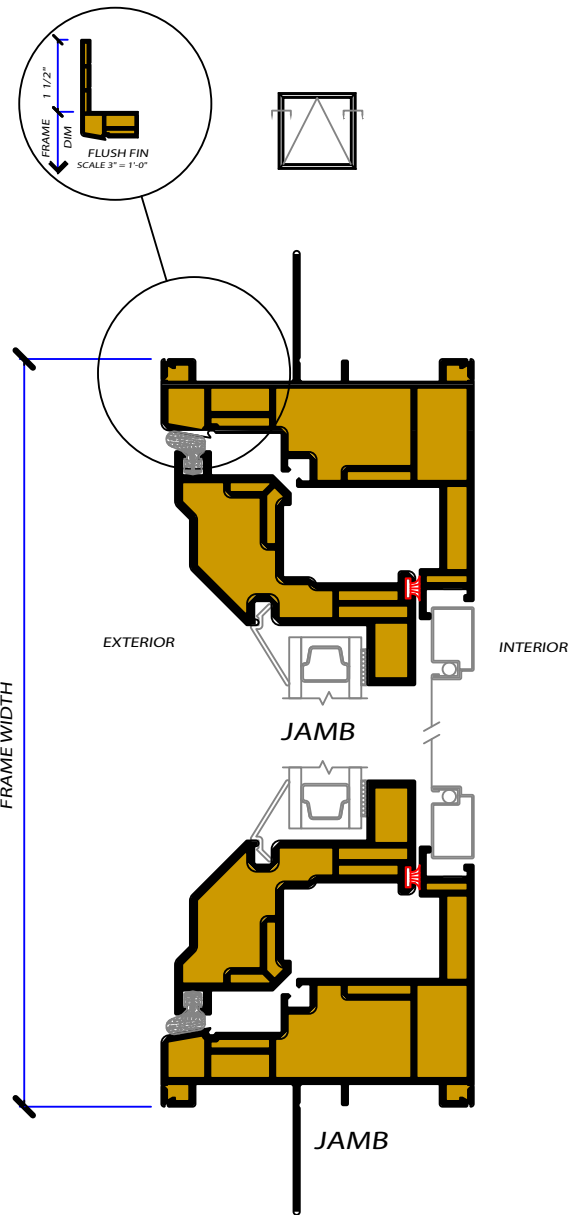

# AWNING

DETAIL SECTIONS

## ARTISAN SERIES

VERTICAL SECTION

SCALE 6" = 1'-0"

HORIZONTAL SECTION

SCALE 6" = 1'-0"